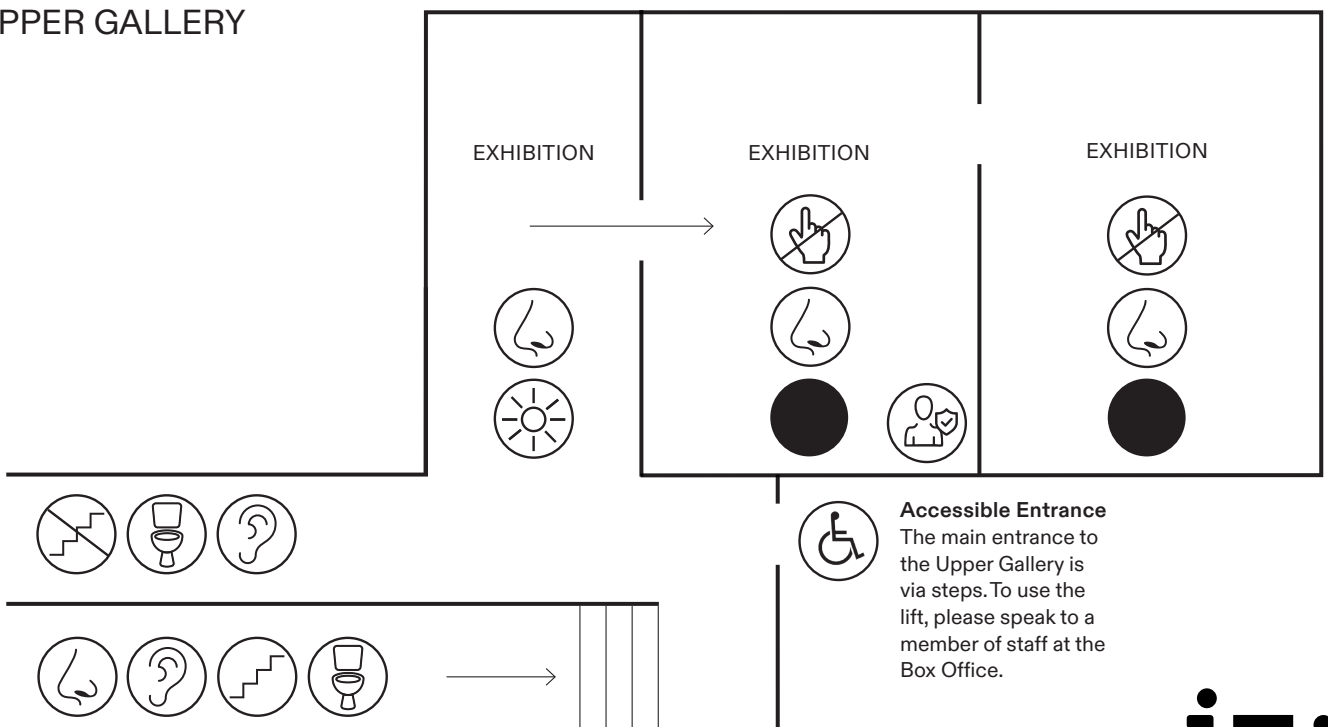

SENSORY MAP

“JESUS DIED FOR US, WE WILL DIE FOR DUDUS”
R.I.P. GERMAIN

LOWER GALLERY

UPPER GALLERY

Accessible Entrance
The main entrance to the Upper Gallery is via steps. To use the lift, please speak to a member of staff at the Box Office.