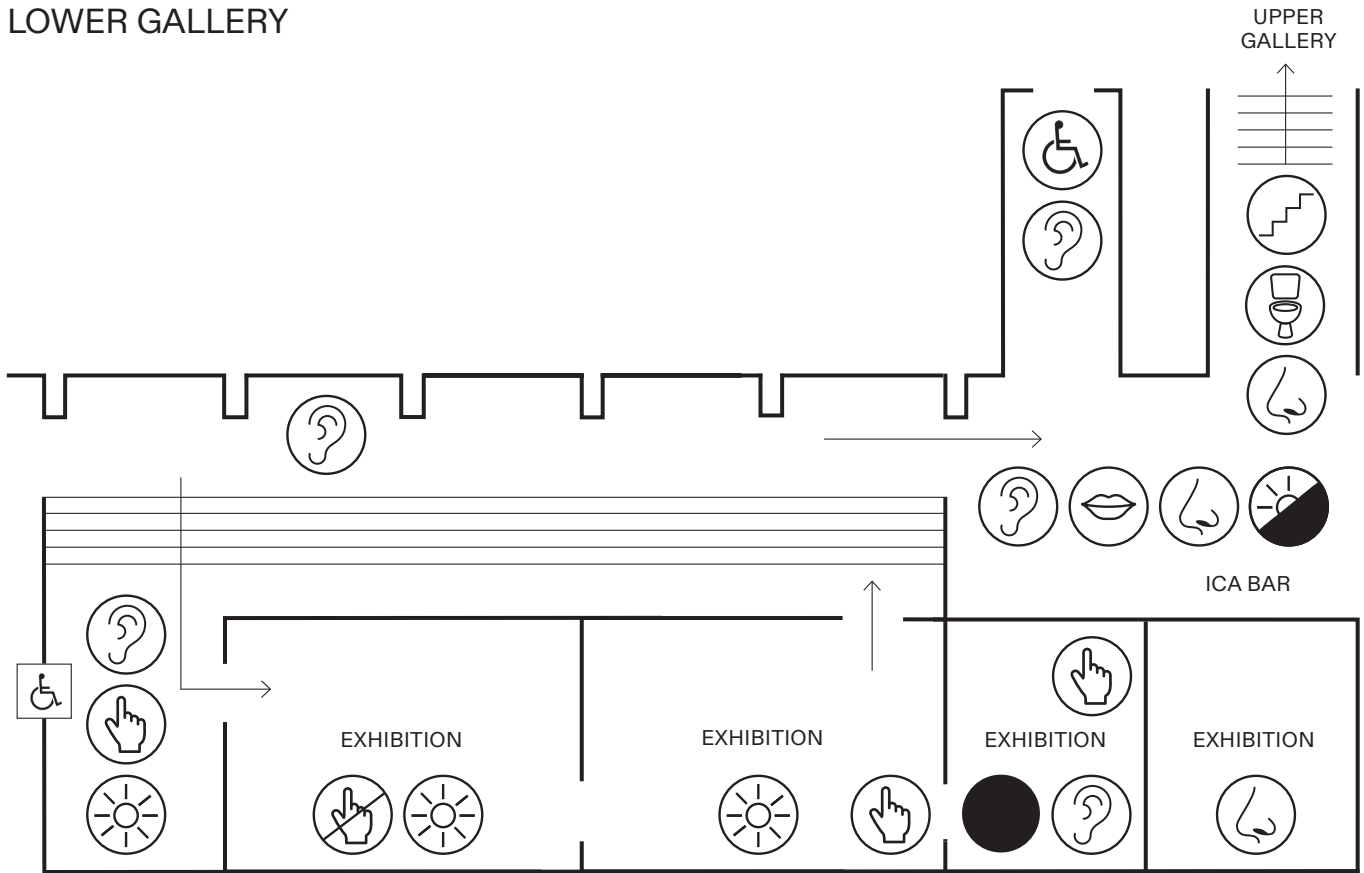

SENSORY MAP

“JESUS DIED FOR US, WE WILL DIE FOR DUDUS”
R.I.P. GERMAIN

LOWER GALLERY

UPPER GALLERY

Accessible Entrance
The main entrance to the Upper Gallery is via steps. To use the lift, please speak to a member of staff at the Box Office.